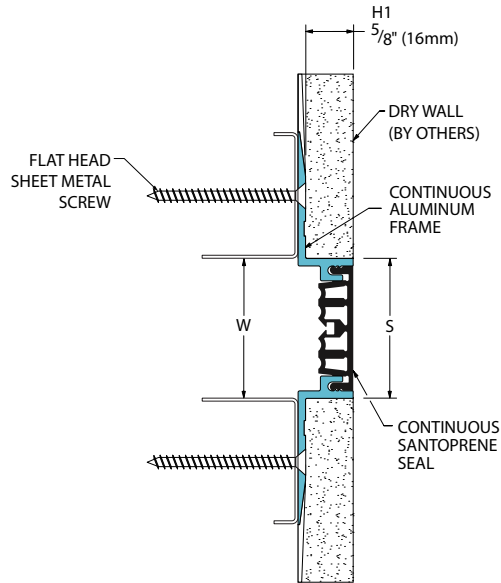

101 Series Recess Mount

A07 - Wall to Wall or Ceiling to Ceiling

A09 - Wall to Corner or Wall to Ceiling

Movement Rating ± 25%

Product Guide

Thermal

Interior

Fire Rated Option

Vapor Barrier Option

- ▶ Dual durometer seal provide secure fit and optimal flexibility
- ▶ Seals absorb limited serviceable seismic movement
- ▶ Recessed mount frames for minimal sightline
- ▶ Interior and exterior applications
- ▶ Adaptable to any 5/8" (16mm) wall and ceiling finishes including drywall, plaster and tile
- ▶ Snap-on design for easy on site assembly
- ▶ Easy to clean flush seals
- ▶ Low profile wall mounted frame optional for wall to corner (A09) condition, minimizes sightlines at corners.
- ▶ Mill finish aluminum
- ▶ Standard and Custom seal colors available.
 - All seals achieve UL Environmental Greenguard Gold Certification for ultra low VOC's

Application	System	W		H1		H2		S		B		Movement +/-			
		Joint Width		Frame Height 1		Height 2		Sightline		Blockout		Horizontal		Vertical	
		US	mm	US	mm	US	mm	US	mm	US	mm	US	mm	US	mm
Wall/Wall Ceiling/Ceiling	101-A07-025	1"	25	3/4"	19	5/8"	16	1"	25	*	*	1/4"	6	1/4"	6
	101-A07-038	1 1/2"	38	3/4"	19	5/8"	16	1 7/16"	36	*	*	3/8"	10	3/8"	10
	101-A07-050	2"	51	3/4"	19	5/8"	16	1 7/8"	47	*	*	1/2"	13	1/2"	13
	101-A07-075	3"	76	3/4"	19	5/8"	16	2 7/8"	73	*	*	3/4"	19	3/4"	19
Wall/Corner Wall/Ceiling	101-A09-025	1"	25	3/4"	19	5/8"	16	1"	25	*	*	1/4"	6	1/4"	6
	101-A09-038	1 1/2"	38	3/4"	19	5/8"	16	1 7/16"	36	*	*	3/8"	10	3/8"	10
	101-A09-050	2"	51	3/4"	19	5/8"	16	1 7/8"	47	*	*	1/2"	13	1/2"	13
	101-A09-075	3"	76	3/4"	19	5/8"	16	2 7/8"	73	*	*	3/4"	19	3/4"	19

IPC.819/REV.15

101 Series

Recessed Mount Wall and Ceiling Systems

101-A07 Wall/Wall Ceiling/Ceiling
(2" (50mm) system shown)

101-A09 Wall/Corner Wall/Ceiling
(2" (50mm) system shown)

101 Series options

Low Profile System
(101-A09-050LP system shown)