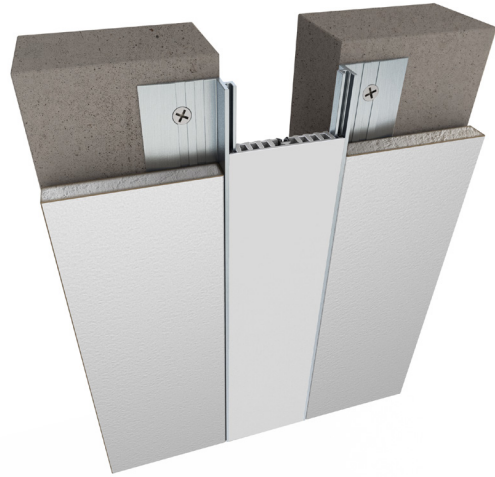

101 Series Recess Mount

A07 - Wall to Wall or Ceiling to Ceiling

A09 - Wall to Corner or Wall to Ceiling

Movement Rating ± 25%

Product Guide

Thermal

Interior

Fire Rated Option

Vapor Barrier Option

- ▶ Dual durometer seal provide secure fit and optimal flexibility
- ▶ Seals absorb limited serviceable seismic movement
- ▶ Recessed mount frames for minimal sightline
- ▶ Interior and exterior applications
- ▶ Adaptable to any 5/8" (16mm) wall and ceiling finishes including drywall, plaster and tile
- ▶ Snap-on design for easy on site assembly
- ▶ Easy to clean flush seals
- ▶ Low profile wall mounted frame optional for wall to corner (A09) condition, minimizes sightlines at corners.
- ▶ Mill finish aluminum
- ▶ Standard and Custom seal colors available.
 - All seals achieve UL Environmental Greenguard Gold Certification for ultra low VOC's

IPC.819/REV.15

101 Series

Recessed Mount Wall and Ceiling Systems

101-A07 Wall/Wall Ceiling/Ceiling
(2" (50mm) system shown)

101-A09 Wall/Corner Wall/Ceiling
(2" (50mm) system shown)

101 Series options

Low Profile System
(101-A09-050LP system shown)