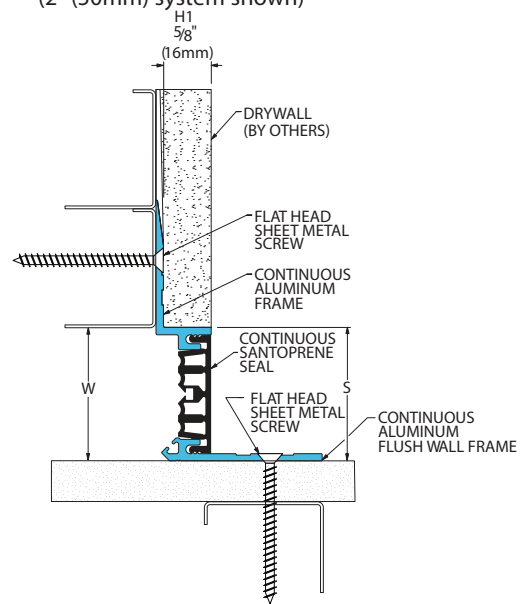

Vapor Barrier Option

- ▶ Dual durometer seal provide secure fit and optimal flexibility
- ▶ Seals absorb limited serviceable seismic movement
- ▶ Recessed mount frames for minimal sightline
- ▶ Interior and exterior applications
- ▶ Adaptable to any 5/8" (16mm) wall and ceiling finishes including drywall, plaster and tile
- ▶ Snap-on design for easy on site assembly
- ▶ Easy to clean flush seals
- ▶ Low profile wall mounted frame optional for wall to corner (A09) condition, minimizes sightlines at corners.
- ▶ Mill finish aluminum
- ▶ Standard and Custom seal colors available.
 - All seals achieve UL Environmental Greenguard Gold Certification for ultra low VOC's

Application	System	W		H1		H2		S		B		Movement +/-			
		Joint Width		Frame Height 1		Height 2		Sightline		Blockout		Horizontal		Vertical	
		US	mm	US	mm	US	mm	US	mm	US	mm	US	mm	US	mm
Wall/Wall Ceiling/Ceiling	101-A07-025	1"	25	3/4"	19	5/8"	16	1"	25	*	*	1/4"	6	1/4"	6
	101-A07-038	1 1/2"	38	3/4"	19	5/8"	16	1 7/16"	36	*	*	3/8"	10	3/8"	10
	101-A07-050	2"	51	3/4"	19	5/8"	16	1 7/8"	47	*	*	1/2"	13	1/2"	13
	101-A07-075	3"	76	3/4"	19	5/8"	16	2 7/8"	73	*	*	3/4"	19	3/4"	19
Wall/Corner Wall/Ceiling	101-A09-025	1"	25	3/4"	19	5/8"	16	1"	25	*	*	1/4"	6	1/4"	6
	101-A09-038	1 1/2"	38	3/4"	19	5/8"	16	1 7/16"	36	*	*	3/8"	10	3/8"	10
	101-A09-050	2"	51	3/4"	19	5/8"	16	1 7/8"	47	*	*	1/2"	13	1/2"	13
	101-A09-075	3"	76	3/4"	19	5/8"	16	2 7/8"	73	*	*	3/4"	19	3/4"	19

IPC.819/REV.15

101 Series

Recessed Mount Wall and Ceiling Systems

101-A07 Wall/Wall Ceiling/Ceiling
(2" (50mm) system shown)

101-A09 Wall/Corner Wall/Ceiling
(2" (50mm) system shown)

101 Series options

Low Profile System
(101-A09-050LP system shown)