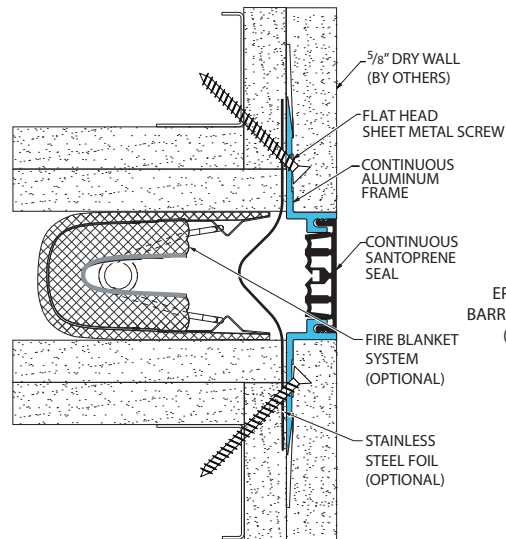

Fire Blanket System
(101-A07-050 system shown)