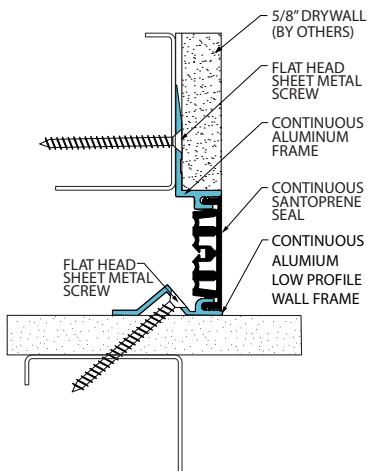

Vapor Barrier Option

- ▶ Dual durometer seal provide secure fit and optimal flexibility
- ▶ Seals absorb limited serviceable seismic movement
- ▶ Recessed mount frames for minimal sightline
- ▶ Interior and exterior applications
- ▶ Adaptable to any 5/8" (16mm) wall and ceiling finishes including drywall, plaster and tile
- ▶ Snap-on design for easy on site assembly
- ▶ Easy to clean flush seals
- ▶ Low profile wall mounted frame optional for wall to corner (A09) condition, minimizes sightlines at corners.
- ▶ Mill finish aluminum
- ▶ Standard and Custom seal colors available.
 - All seals achieve UL Environmental Greenguard Gold Certification for ultra low VOC's

Application	System	W		H1		H2		S		B		Movement +/-			
		Joint Width		Frame Height 1		Height 2		Sightline		Blockout		Horizontal		Vertical	
		US	mm	US	mm	US	mm	US	mm	US	mm	US	mm	US	mm
Wall/Wall Ceiling/Ceiling	101-A07-025	1"	25	3/4"	19	5/8"	16	1"	25	*	*	1/4"	6	1/4"	6
	101-A07-038	1 1/2"	38	3/4"	19	5/8"	16	1 7/16"	36	*	*	3/8"	10	3/8"	10
	101-A07-050	2"	51	3/4"	19	5/8"	16	1 7/8"	47	*	*	1/2"	13	1/2"	13
	101-A07-075	3"	76	3/4"	19	5/8"	16	2 7/8"	73	*	*	3/4"	19	3/4"	19
Wall/Corner Wall/Ceiling	101-A09-025	1"	25	3/4"	19	5/8"	16	1"	25	*	*	1/4"	6	1/4"	6
	101-A09-038	1 1/2"	38	3/4"	19	5/8"	16	1 7/16"	36	*	*	3/8"	10	3/8"	10
	101-A09-050	2"	51	3/4"	19	5/8"	16	1 7/8"	47	*	*	1/2"	13	1/2"	13
	101-A09-075	3"	76	3/4"	19	5/8"	16	2 7/8"	73	*	*	3/4"	19	3/4"	19

IPC.819/REV.15

101 Series

Recessed Mount Wall and Ceiling Systems

101-A07 Wall/Wall Ceiling/Ceiling
(2" (50mm) system shown)

101-A09 Wall/Corner Wall/Ceiling
(2" (50mm) system shown)

101 Series options

Low Profile System
(101-A09-050LP system shown)