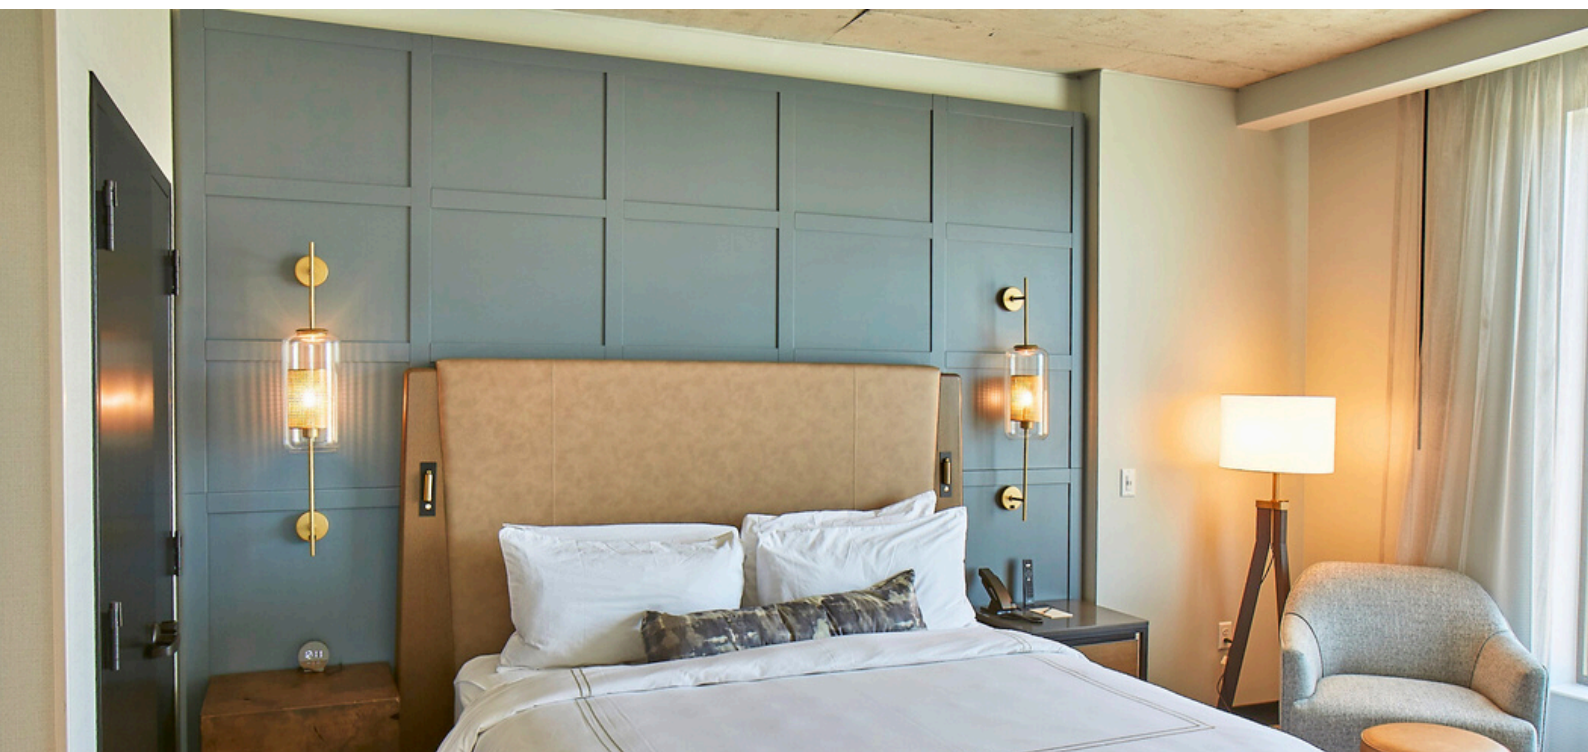

# Guest Rooms

3D trim (barrel oak), rigid vinyl wall protection (barrel oak)

Aluminium corner guard (black)

3D trim (deco blue), rigid vinyl wall protection (deco blue)