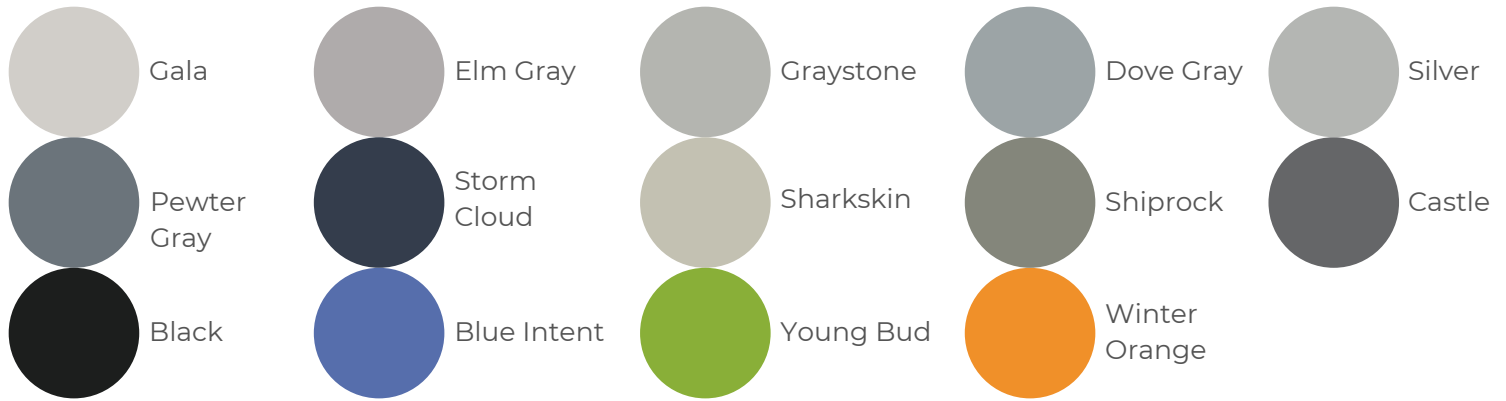

# Colour Range

Standard Solid Colours

Scan For Our  
Dulux Colour  
Matches & LRV

 Designer White	 Feather	 White Sand	 Eggshell	 Antique White
 Oatmeal	 Biscotti	 Beige	 Monterey	 Chamois
 Pyramid	 Clam Shell	 Chino	 Sand Dune	 Monsoon
 Pebble Gray	 Taupe	 Pepperdust	 Slate	 River Rock
 Whisper	 Dover White	 Sandstone	 Wood Drift	 Light Beige
 Haze	 Khaki Brown	 Hickory	 Creme Brulee	 Cashew
 Camelback	 Caramel	 Popcorn	 Linen	 Beeswax
 Rattan	 Burlap	 Moccasin	 Saddle	 Truffle
 French Roast	 Wheat Field	 Palomino	 Penny	 Sonora
 Cinnabar	 Chestnut	 Merlot	 Dark Brown	 Cardinal
 Ivory	 Sprout	 Veranda	 Olive	 Seagrass
 Cactus	 Meadow	 Morning Sage	 Sea Salt	 Crystal Jade
 English Green	 Porcelain Blue	 Island Blue	 Sterling	 Deco Blue
 Serenity	 Clear Blue	 Fairy Dust	 Buoyant Blue	 Periwinkle
 Brittany Blue	 Point Blue	 Blue Mist	 Skylight	 Cadet Blue

## Standard Solid Colours cont..

## Metallics