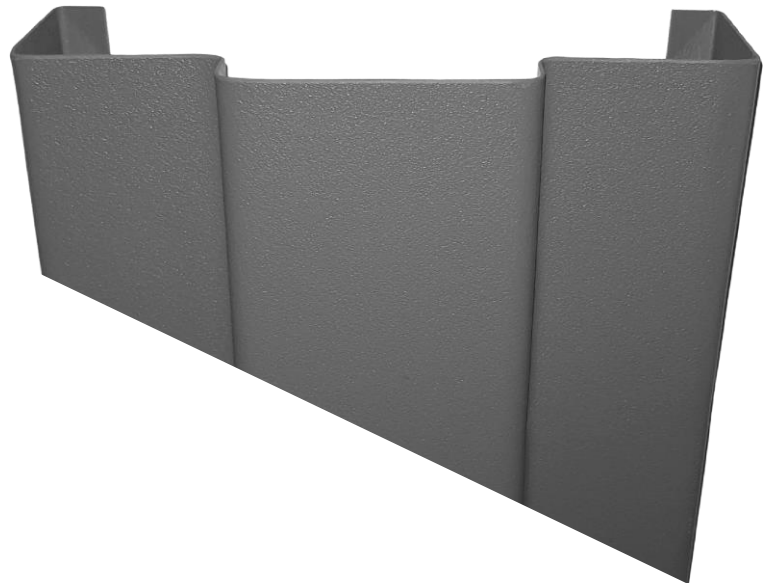

# DOOR FRAME PROTECTORS

Acculine's Inpro Custom Door Frame Protection is designed to protect all door frames from scuffs and costly repainting.

Every Door Frame Protector is individually measured and custom made to your specific requirements.

# WHAT IS UNIQUE ABOUT OUR DOOR FRAME PROTECTION?

- It is a 'One-piece wrap,' rather than a series of angles and a channel requiring vertical caulk joints. This makes it more durable, and also prevents bacteria growth in the failed caulk joints as they deteriorate over time
- Custom measured and made to suit your requirements exactly
- Easy to specify, measure and install, pre-fitted with double-sided adhesive tape
- Prompt service
- Local manufacture