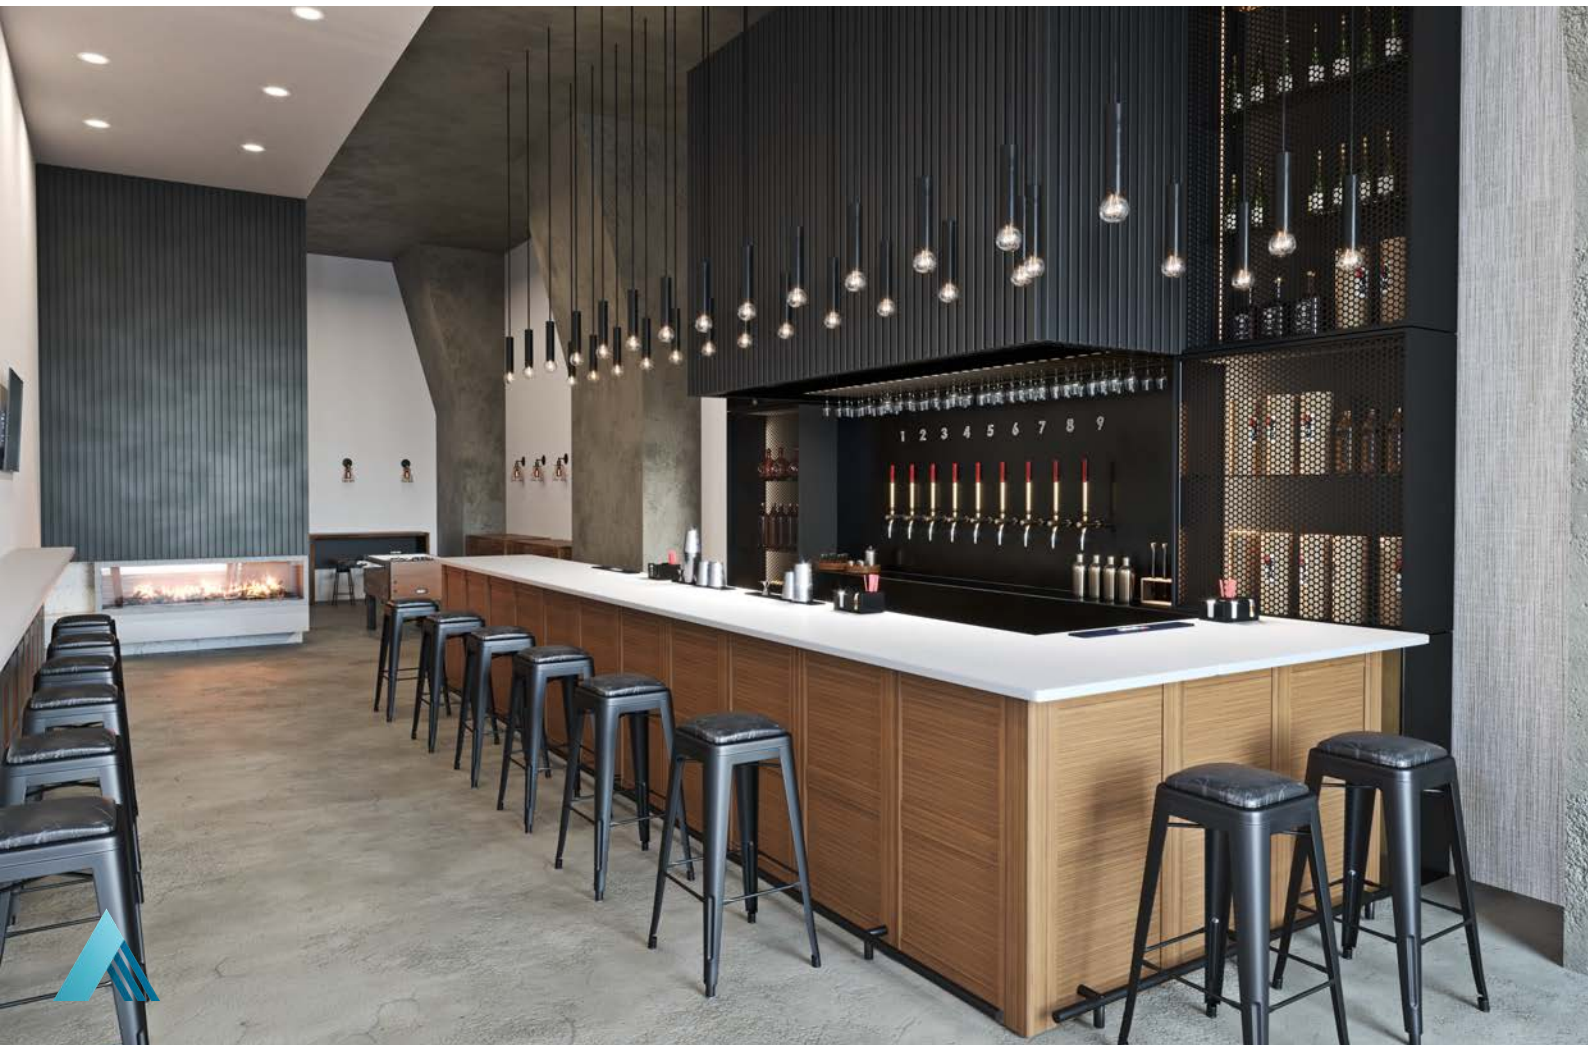

3D Trim - Woodlands Range