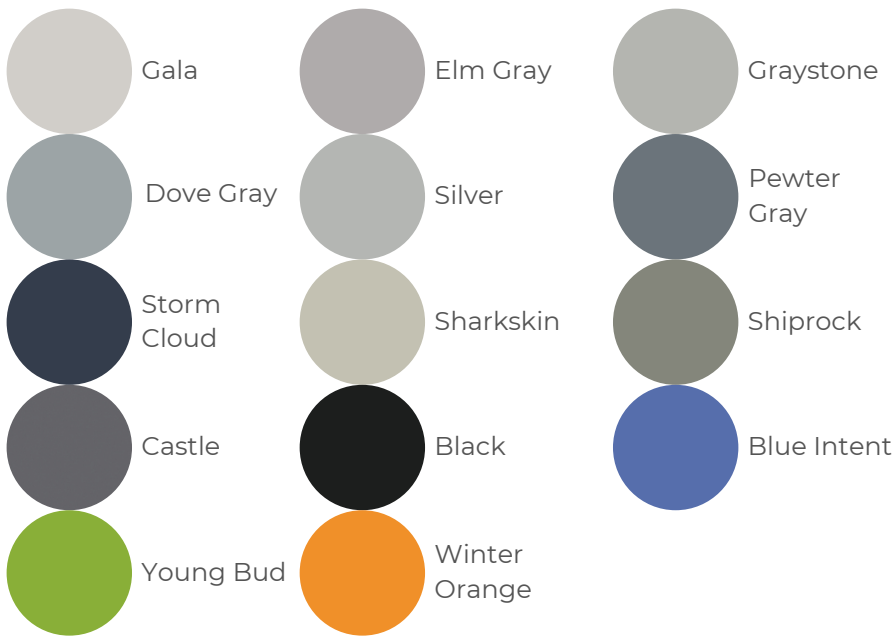

Door & Wall Protection **Colour Guide**

Standard Solid Colours

Scan For Our
Dulux Colour
Matches & LRV

Metallics

Woodlands Patterns

Elements Patterns