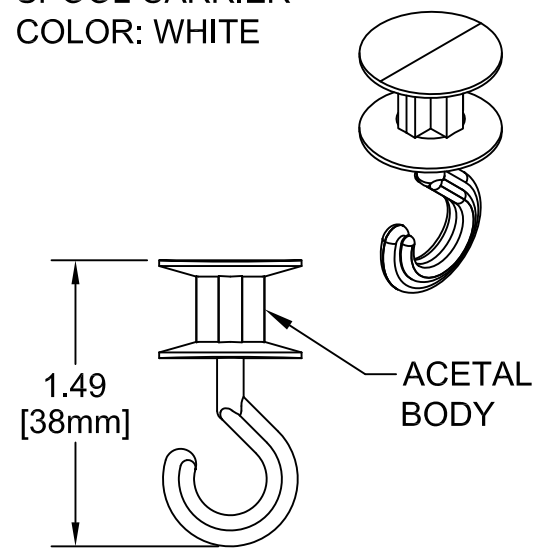

CE5040
SPOOL CARRIER
COLOR: WHITE

CE6030
SPOOL CARRIER
COLOR: WHITE

CE6026
POP-OUT CARRIER
COLOR: WHITE

CE5038
BALL & CHAIN CARRIER
COLOR: WHITE

CLICKEZE®
PRIVACY SYSTEMS

DATE: 12/09/2016
SCALE: 1:1
DOC.CADCZ.001/rev2

OptiTrac® Carriers

inpro.