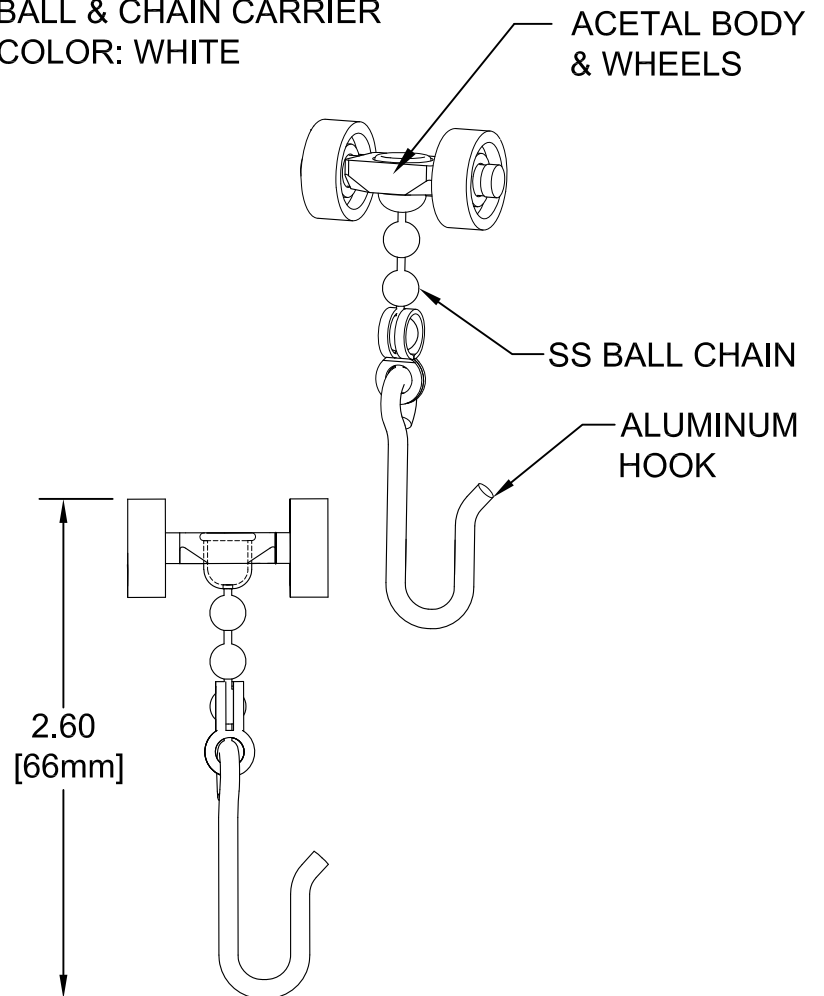

CE5040
SPOOL CARRIER
COLOR: WHITE

CE6030
SPOOL CARRIER
COLOR: WHITE

CE6026
POP-OUT CARRIER
COLOR: WHITE

CE5038
BALL & CHAIN CARRIER
COLOR: WHITE

CLICKEZE®
PRIVACY SYSTEMS

DATE: 12/09/2016
SCALE: 1:1
DOC.CADCZ.001/rev2

OptiTrac® Carriers

inpro.