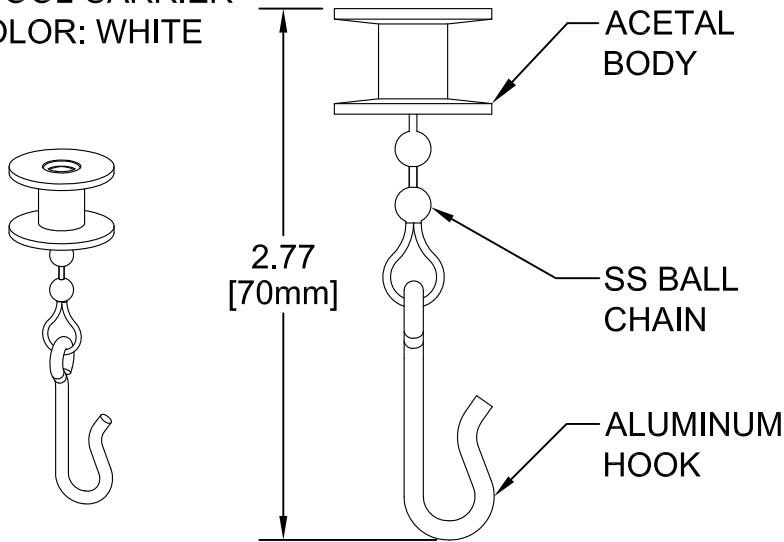

CE5040
SPOOL CARRIER
COLOR: WHITE

CE6030
SPOOL CARRIER
COLOR: WHITE

CE6026
POP-OUT CARRIER
COLOR: WHITE

CE5038
BALL & CHAIN CARRIER
COLOR: WHITE

CLICKEZE®
PRIVACY SYSTEMS

DATE: 12/09/2016
SCALE: 1:1
DOC.CADCZ.001/rev2

OptiTrac® Carriers

inpro.