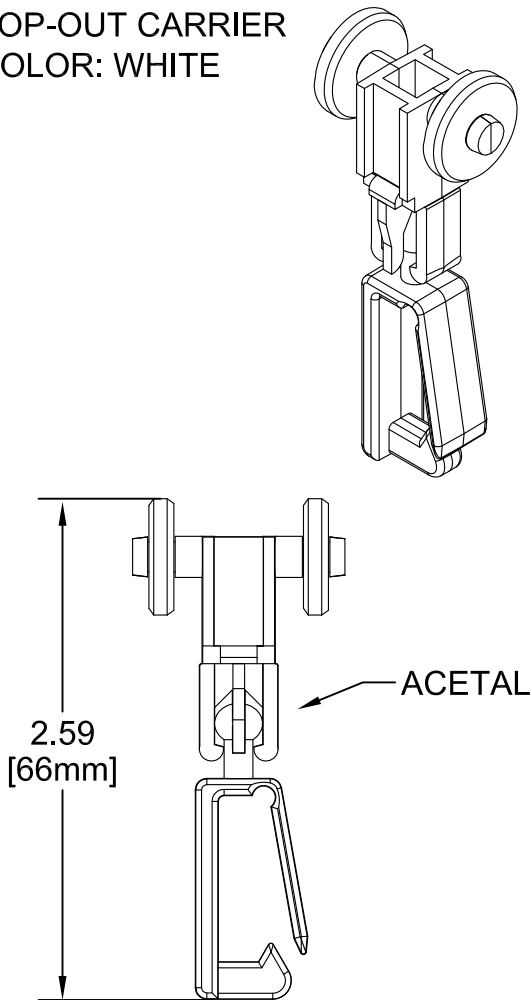

CE5040
SPOOL CARRIER
COLOR: WHITE

CE6030
SPOOL CARRIER
COLOR: WHITE

CE6026
POP-OUT CARRIER
COLOR: WHITE

CE5038
BALL & CHAIN CARRIER
COLOR: WHITE

CLICKEZE®
PRIVACY SYSTEMS

DATE: 12/09/2016
SCALE: 1:1
DOC.CADCZ.001/rev2